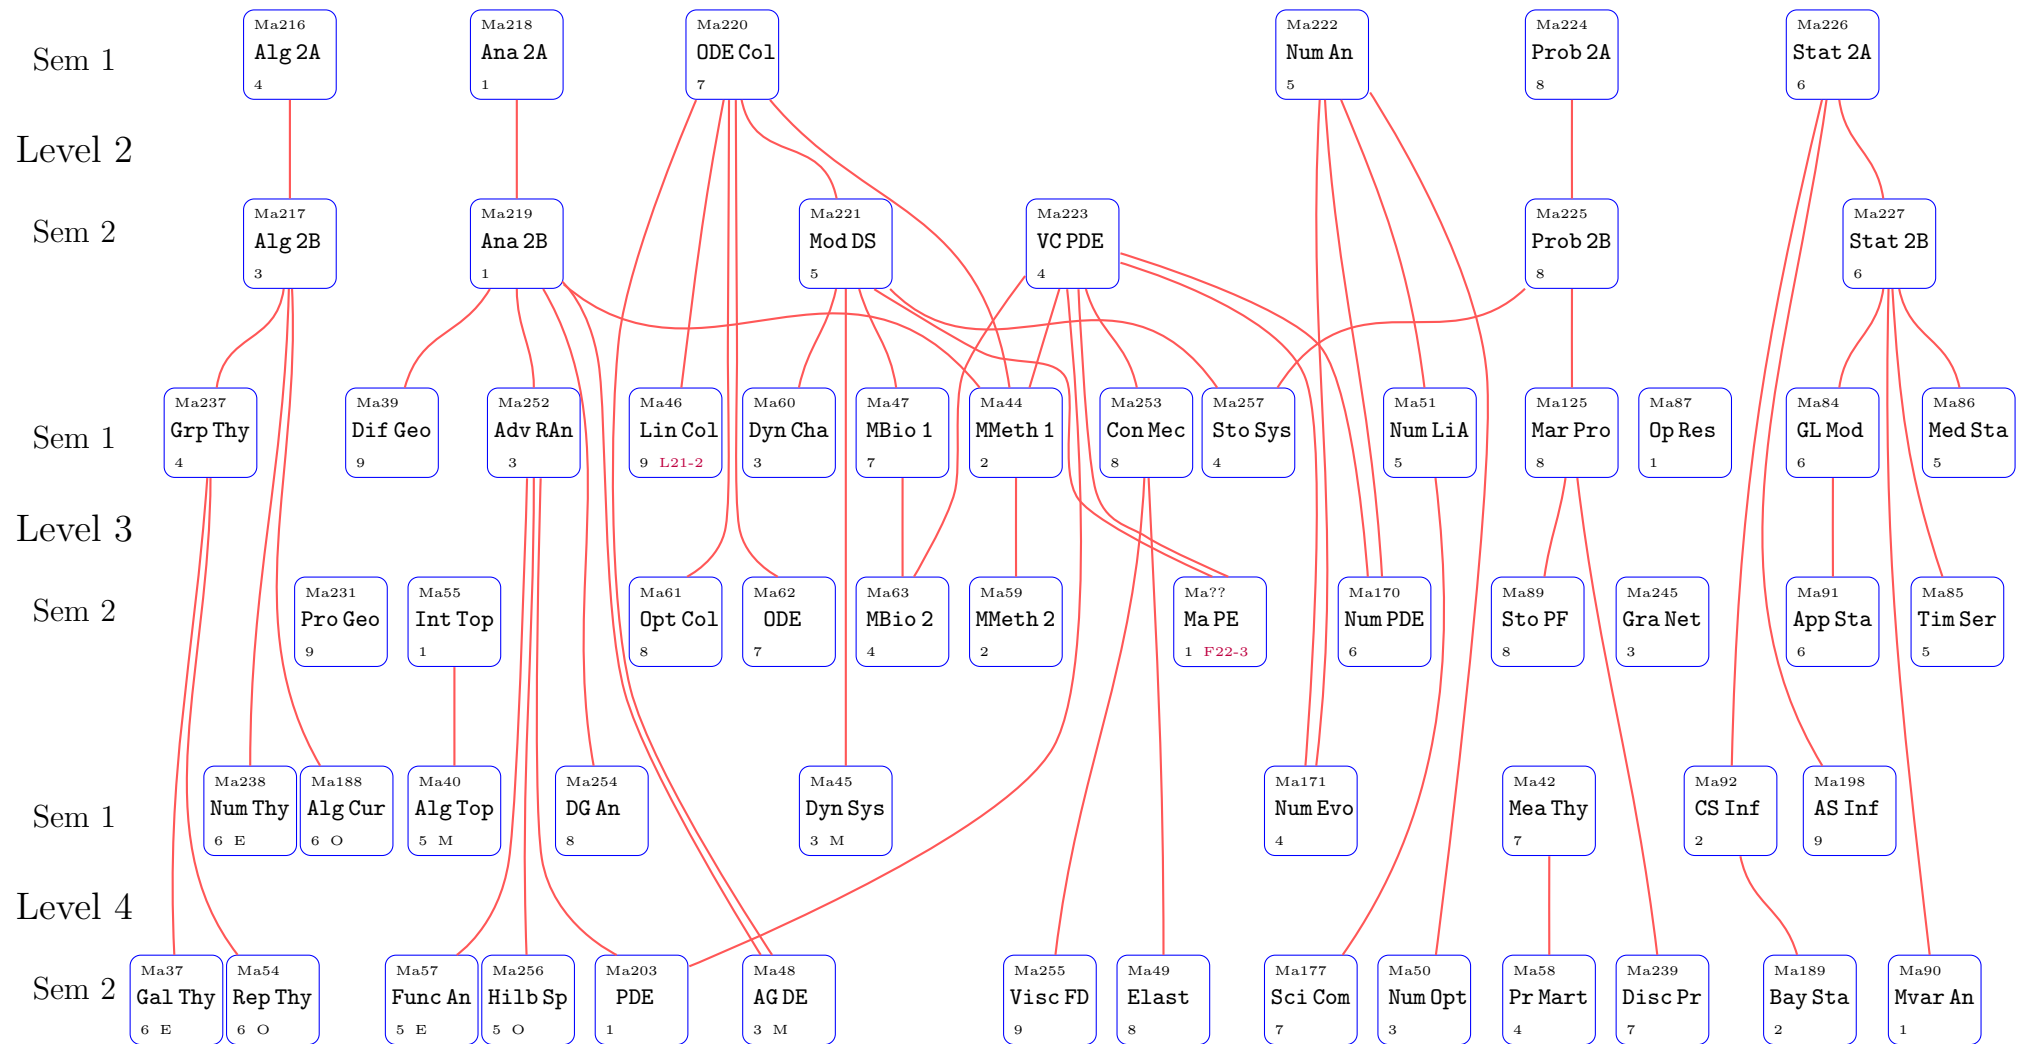

Map of Level 2-4 Maths Units

Version: April 2021

Dependencies are not shown from Ma216, Ma218

Key:

Short Code
Short Title
Time Slot & Availability

Ma99
Exmpl
1 A

Availability codes:
E = Even yrs, e.g. 2022-23
O = Odd yrs, e.g. 2021-22
M= MMath only

Unit changes:
L21-2 = Ma46 Linear Control last runs in 2021-22
F22-3 = Maths of Planet Earth first runs in 2022-23